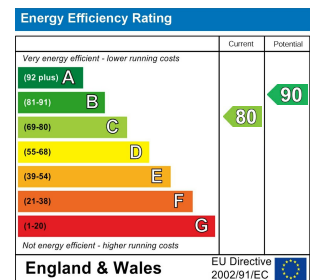

Morris and Bott are delighted to offer this well-planned and versatile end terrace home which boasts three bedrooms plus a study/fourth bedroom. Also benefitting from off-road parking and a garage. Set over three floors, this property offers a kitchen/diner with handy built in appliances, a study/fourth bedroom plus WC on the ground floor. The first floor provides a comfortable lounge with master bedroom and ensuite, and two further bedrooms and a family bathroom on the second floor.

Limited pictures are available as the property is currently undergoing re-decoration throughout.

Rent £1,100pcm. Deposit £1,269.00

Holding Deposit: £253.00 - required to secure the property.

EPC Rating: C.

Council Tax Band: C.