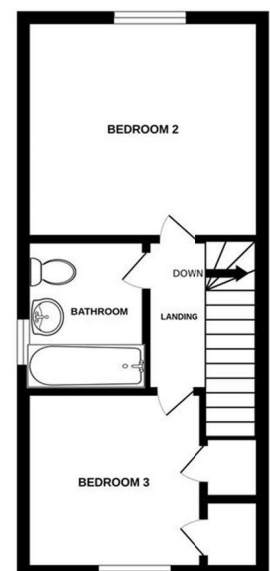

Directions

From Bideford Quay, proceed across the long bridge and at the mini roundabout take the first exit onto Barnstaple Street. Continue along this road past Cornwall Farmers on the right and take the next turning on the right into Manteo Way. Follow the road until you find Watkins Way on your left hand side, then follow the road bearing right first and then left, where you will then come to Honey Close on your left hand side. Follow this road until you reach number 26.

GROUND FLOOR

1ST FLOOR

2ND FLOOR