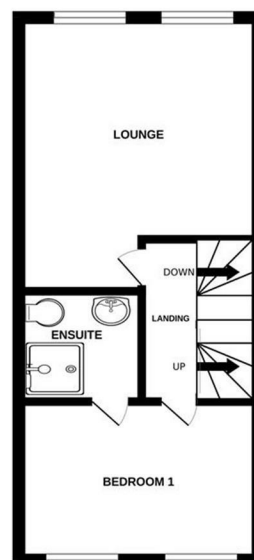

Directions

From Bideford Quay, proceed across the long bridge and at the mini roundabout take the first exit onto Barnstaple Street. Continue along this road past Cornwall Farmers on the right and take the next turning on the right into Manteo Way. Follow the road until you find Watkins Way on your left hand side, then follow the road bearing right first and then left, where you will then come to Honey Close on your left hand side. Follow this road until you reach number 26.

GROUND FLOOR

1ST FLOOR

2ND FLOOR