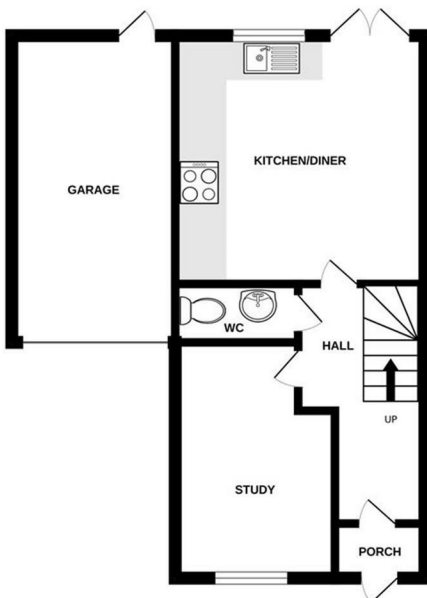

Directions

From Bideford Quay, proceed across the long bridge and at the mini roundabout take the first exit onto Barnstaple Street. Continue along this road past Cornwall Farmers on the right and take the next turning on the right into Manteo Way. Follow the road until you find Watkins Way on your left hand side, then follow the road bearing right first and then left, where you will then come to Honey Close on your left hand side. Follow this road until you reach number 26.

GROUND FLOOR

1ST FLOOR

2ND FLOOR